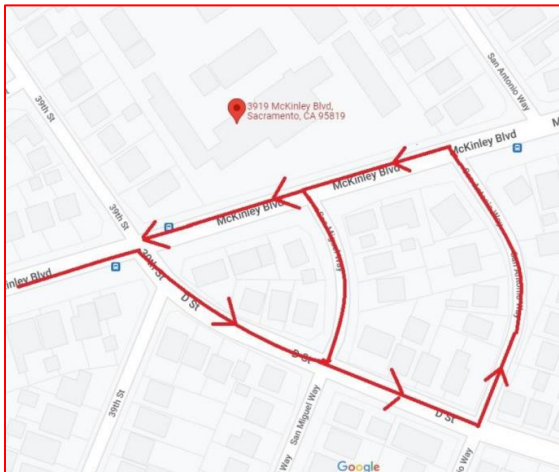

Looking ahead...

- 🐾 **January 10th**
Kindergarten Registration
- 🐾 **January 16th**
Martin Luther King Jr. Day
SCHOOL CLOSED
- 🐾 **January 17th-20th**
Rescheduled 6th Grade
Sly Park Trip

As posted on Class Dojo...

Important Reminders for Morning and Afternoon Pick-Up/Drop-Off

We are fortunate to have a crosswalk and crossing guard to manage traffic, but we need **YOUR HELP** so that we can all make it to school and home **SAFELY**.

Please drive SLOWLY and follow the rules of the road when dropping off or picking up your student. This includes always yielding to pedestrian traffic.

U-TURNS and DOUBLE PARKING are NOT ALLOWED in front of the school. Importantly, the front of the school is a drop-off zone. Please follow the signage posted by the city. The bus zone is also an ongoing concern, so please do not block that either.

If you are driving from the west, there is the option to use D Street and San Miguel or San Antonio to make a loop to drop off your student on the school side of McKinley.

We know mornings are hectic and 8:00 am is an early start, but we need to prioritize safe driving so everyone stays safe. Recently there was a very close call and unfortunately accidents are a very real possibility. Please work with our school personnel to do all we can to prevent injury and **KEEP OUR STUDENTS SAFE**. Thank you!